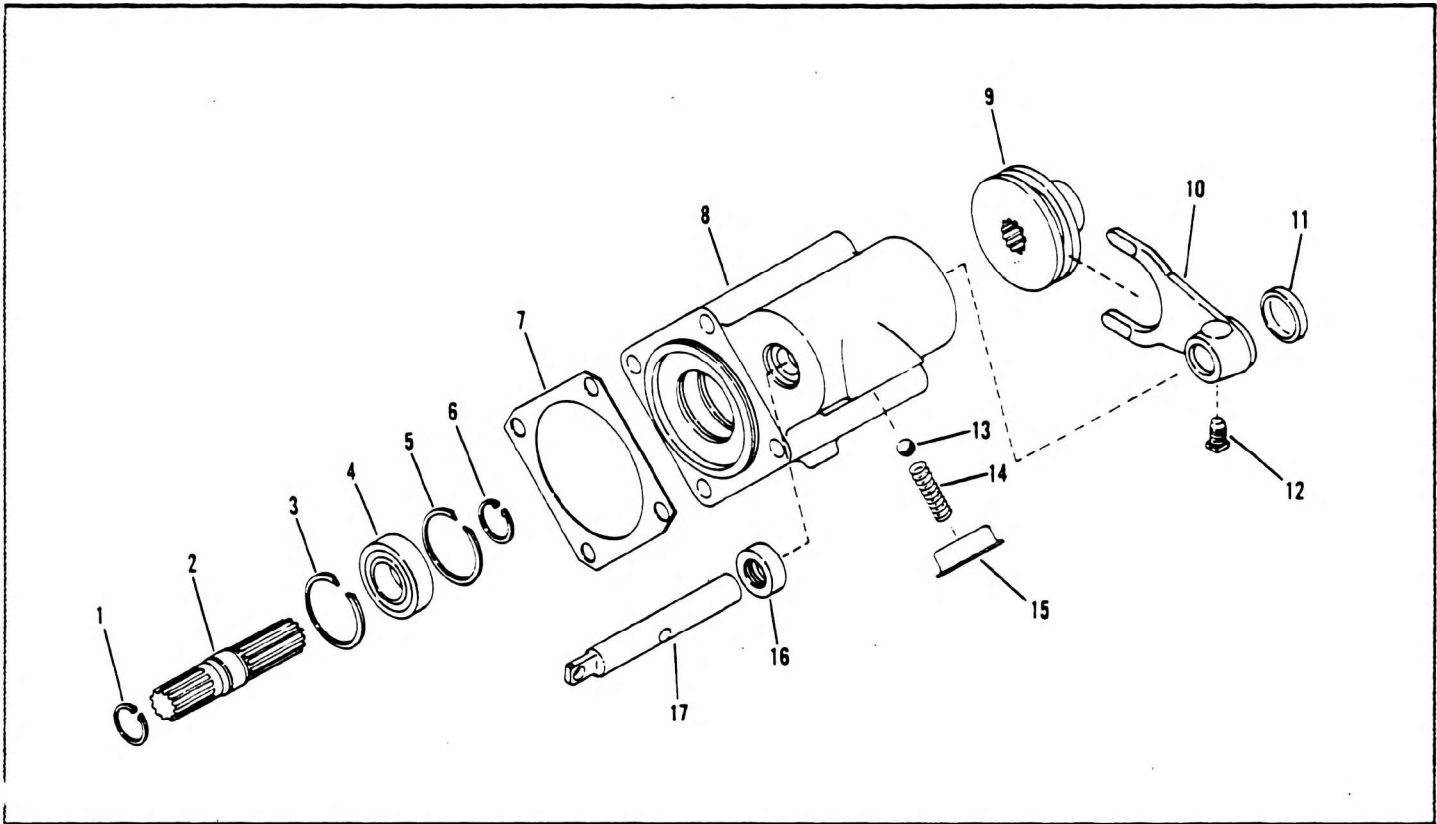

# DISCONNECT ASSEMBLY - PUMP

GROVE

NO.	PART NO.	QTY	DESCRIPTION	NO.	PART NO.	QTY	DESCRIPTION
	7-364-001594		COMPLETE ASSY				
1	9-364-100601	1	RING, SNAP				
2	9-904-105979	1	SHAFT				
3	9-364-100600	1	RING, SNAP				
4	9-364-100602	1	BEARING				
5	9-364-100600	1	RING, SNAP				
6	9-364-100601	1	RING, SNAP				
7	9-364-100599	1	GASKET				
8	9-364-100598	1	HOUSING				
9	9-904-105980	1	HUB				
10	9-904-101045	1	FORK, SHIFT				
11	9-364-100605	1	PLUG, HOUSING				
12	9-904-101044	1	SCREW				
13	9-904-101049	1	BALL				
14	9-904-101050	1	SPRING				
15	9-904-101047	1	PLUG				
16	9-904-104302	1	SEAL, OIL				
17	9-364-100603	1	RAIL, FORK				